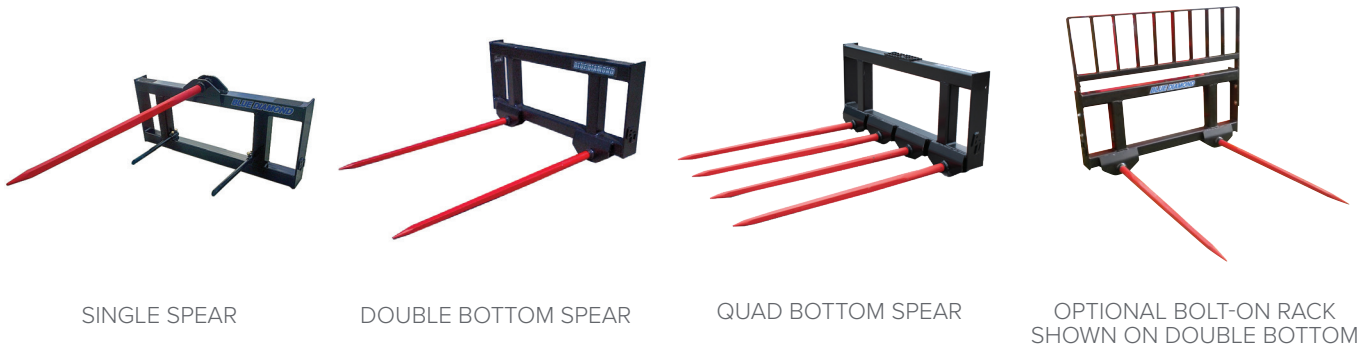

HAY SPEARS

SINGLE, DOUBLE & QUAD BOTTOM, BACK RACK

Blue Diamond® offers a very high quality yet compact hay spear. It is available in three styles: a single spear with standard or heavy duty stabilizers for round bales, a double bottom or a quad bottom style for large square bales which can also be used as a pallet fork. The high quality German-made spear tines are rated for 3,500 lbs each, and the lower stabilizers are replaceable. These strong frames are powder coated and a bolt-on back rack is available.

All of our hay spears carry a 1-year warranty, with a 2-year warranty on tines.

SINGLE SPEAR

DOUBLE BOTTOM SPEAR

QUAD BOTTOM SPEAR

OPTIONAL BOLT-ON RACK
SHOWN ON DOUBLE BOTTOM

FEATURES INCLUDE

- Single, double, or quad spears
- Can be used as pallet forks
- Add-on back rack available
- Optional bolt-on rack
- 3,500 lb spear capacity
- Euro-Ag/Global and John Deere 400/500, 600/700 mounts available
- Powder coat paintots

PART NUMBER	MODEL	SPEAR LENGTH	WEIGHT
311003	Hay Spear W/ HD Stabilizers (Short Spear)	36"	154 lbs
311006	Hay Spear W/Standard Stabilizers	48"	160 lbs
311007	Hay Spear W/Standard Stabilizers & Back Rack	48"	204 lbs
311008	Hay Spear W/ HD Stabilizers	48"	165 lbs
311009	Double Bottom Hay Spear (Short Spears)	36"	180 lbs
311010	Double Bottom Hay Spear	48"	190 lbs
311011	Double Bottom Hay Spear W/Rack	48"	218 lbs
311040	Double Top Tine Hay Spear W/Bottom Stabilizers	48"	190 lbs
311045	Quad Bottom Hay Spear, 45" Wide	48"	262 lbs
311050	Quad Bottom Hay Spear, 60" Wide	48"	280 lbs
311060	Quad Bottom Hay Spear, 75" Wide	48"	304 lbs