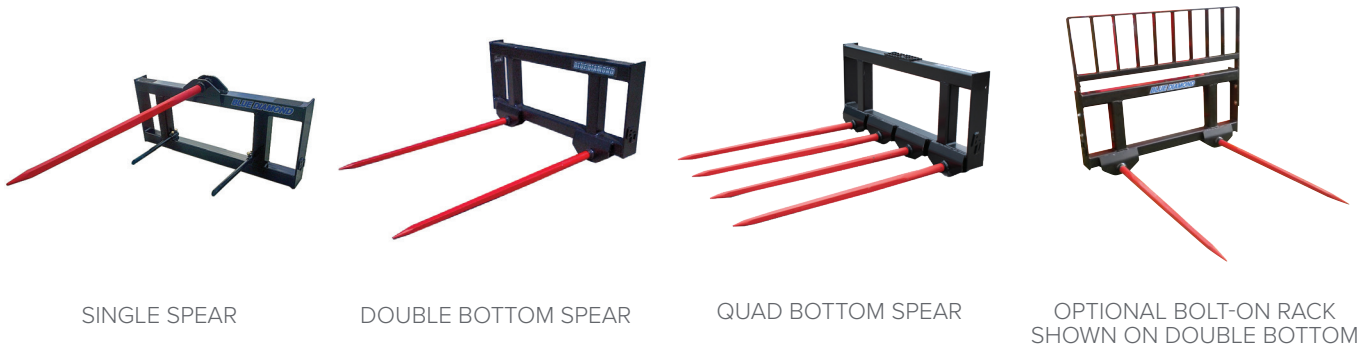

## SINGLE, DOUBLE & QUAD BOTTOM, BACK RACK

Blue Diamond® offers a very high quality yet compact hay spear. It is available in three styles: a single spear with standard or heavy duty stabilizers for round bales, a double bottom or a quad bottom style for large square bales which can also be used as a pallet fork. The high quality German-made spear tines are rated for 3,500 lbs each, and the lower stabilizers are replaceable. These strong frames are powder coated and a bolt-on back rack is available.

*All of our hay spears carry a 1-year warranty, with a 2-year warranty on tines.*

SINGLE SPEAR

DOUBLE BOTTOM SPEAR

QUAD BOTTOM SPEAR

OPTIONAL BOLT-ON RACK SHOWN ON DOUBLE BOTTOM

### FEATURES INCLUDE

- Single, double, or quad spears
- Can be used as pallet forks
- Add-on back rack available
- Optional bolt-on rack
- 3,500 lb spear capacity
- Euro-Ag/Global and John Deere 400/500, 600/700 mounts available
- Powder coat paintots

PART NUMBER	MODEL	SPEAR LENGTH	WEIGHT
311003	Hay Spear W/ HD Stabilizers (Short Spear)	36"	154 lbs
311006	Hay Spear W/Standard Stabilizers	48"	160 lbs
311007	Hay Spear W/Standard Stabilizers & Back Rack	48"	204 lbs
311008	Hay Spear W/ HD Stabilizers	48"	165 lbs
311009	Double Bottom Hay Spear (Short Spears)	36"	180 lbs
311010	Double Bottom Hay Spear	48"	190 lbs
311011	Double Bottom Hay Spear W/Rack	48"	218 lbs
311040	Double Top Tine Hay Spear W/Bottom Stabilizers	48"	190 lbs
311045	Quad Bottom Hay Spear, 45" Wide	48"	262 lbs
311050	Quad Bottom Hay Spear, 60" Wide	48"	280 lbs
311060	Quad Bottom Hay Spear, 75" Wide	48"	304 lbs