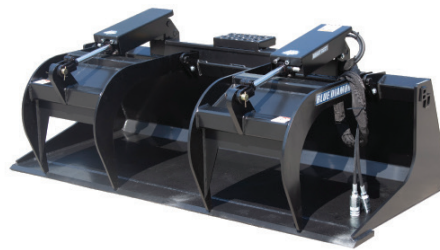

GRAPPLE BUCKET

LIGHT, HEAVY & SEVERE DUTY

The Blue Diamond® Light Duty Grapple is designed for small loaders with limited lift capacity. Weighing less than 500 lbs, it eliminates the worry of tipping the machine. Dual top clamps and grease fittings are standard. These lightweight grapples are suited for machines with lifting capacity of 1,500 lbs or less.

The Blue Diamond® Heavy Duty Grapple is designed for machines up to 50 hp with a moderate workload. Made from 1/2" steel, it is strong yet light enough for smaller machines. Pivot-point grease fittings and couplers are standard. Available in 60", 66" and 72" widths with excellent visibility.

The rugged Blue Diamond® Severe Duty Grapple Bucket comes from years of input from demolition contractors and recyclers. The severe duty model combines features from our previous demolition series, our extreme duty model, and some new features to put it among the most effective and durable grapple buckets in the industry. The operator can use the bolt-on sides to contain more material or can remove the sides for handling longer products like pipe or trees. The pivot points are designed for the heavy continuous use seen in large recycling and scrap metal facilities. The pivot pins are 1.25" diameter and are housed in bushings with grease fittings. The upper clamps use 2 heavy gauge crossmembers, and a solid plate protects the bottom of the cylinder. The no-pinch hose routing helps to prevent downtime from crushed hoses.

HEAVY DUTY