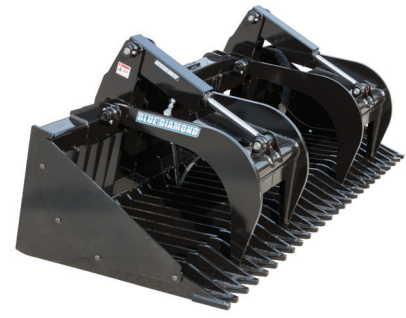

ROCK BUCKET GRAPPLE

The Blue Diamond® Standard & Heavy Duty Rock Bucket/Grapple uses 3/8" steel with the tines spaced at 3" apart. This very popular bucket can be used for sifting or raking and is available with dual grapples for holding your load. Works well as a land plane, skimming off high spots with the leading edge and smoothing the loose soil with the rear crossbar. The drop down inside keeps rocks from sliding out.

FEATURES INCLUDE

- Laser-cut cutting edge gussets on tips of tines
- 3" spacing between tines
- 3 styles of grapples available
- Works great as a land plane and for light clearing

STANDARD DUTY

HEAVY DUTY

SEVERE DUTY

PART NUMBER	MODEL	WEIGHT
108319	60" Rock Bucket, W/Standard Grapple	582 lbs
108325	66" Rock Bucket, W/Standard Grapple	608 lbs
108340	72" Rock Bucket, W/Standard Grapple	633 lbs
108330	66" Rock Bucket, W/Heavy Duty Grapple	689 lbs
108345	72" Rock Bucket, W/Heavy Duty Grapple	740 lbs
108360	78" Rock Bucket, W/Heavy Duty Grapple	764 lbs
108380	84" Rock Bucket, W/Heavy Duty Grapple	787 lbs
108450	72" Rock Bucket, Severe Duty W/Grapple	1,096 lbs
108455	78" Rock Bucket, Severe Duty W/Grapple	1,142 lbs
108460	84" Rock Bucket, Severe Duty W/Grapple	1,194 lbs

Universal skid steer, Euro-Ag/Global, or JD 400/500 mounts available for Standard & Heavy Duty Rock Grapple Buckets

888-376-7027

info@bluediamondattachments.com

BlueDiamondAttachments.com

888-377-7027

4512 Anderson Rd., Knoxville, TN 37918