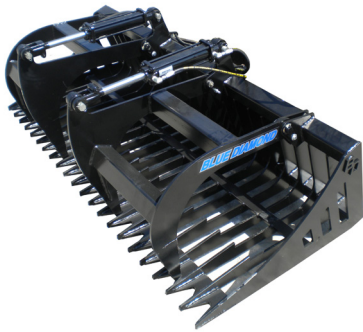

ROCK BUCKET GRAPPLE

The Blue Diamond® Standard & Heavy Duty Rock Bucket/Grapple uses 3/8" steel with the tines spaced at 3" apart. This very popular bucket can be used for sifting or raking and is available with dual grapples for holding your load. Works well as a land plane, skimming off high spots with the leading edge and smoothing the loose soil with the rear crossbar. The drop down inside keeps rocks from sliding out.

FEATURES INCLUDE

- Laser-cut cutting edge gussets on tips of tines
- 3" spacing between tines
- 3 styles of grapples available
- Works great as a land plane and for light clearing

STANDARD DUTY

HEAVY DUTY

SEVERE DUTY

PART NUMBER	MODEL	WEIGHT
108319	60" Rock Bucket, W/Standard Grapple	582 lbs
108325	66" Rock Bucket, W/Standard Grapple	608 lbs
108340	72" Rock Bucket, W/Standard Grapple	633 lbs
108330	66" Rock Bucket, W/Heavy Duty Grapple	689 lbs
108345	72" Rock Bucket, W/Heavy Duty Grapple	740 lbs
108360	78" Rock Bucket, W/Heavy Duty Grapple	764 lbs
108380	84" Rock Bucket, W/Heavy Duty Grapple	787 lbs
108450	72" Rock Bucket, Severe Duty W/Grapple	1,096 lbs
108455	78" Rock Bucket, Severe Duty W/Grapple	1,142 lbs
108460	84" Rock Bucket, Severe Duty W/Grapple	1,194 lbs

Universal skid steer, Euro-Ag/Global, or JD 400/500 mounts available for Standard & Heavy Duty Rock Grapple Buckets

888-376-7027

info@bluediamondattachments.com

BlueDiamondAttachments.com

888-377-7027

4512 Anderson Rd., Knoxville, TN 37918