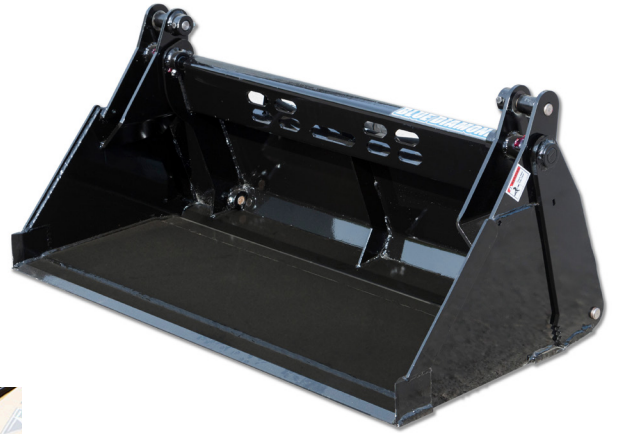

# MINI BUCKETS

## 4-IN-1

The Blue Diamond® Mini 4-in-1 Bucket for Mini Skid Steers is modeled after its big brother, our Skid Steer 4-in-1 bucket. With the same durable build and versatility, it's a great tool to have on your mini machine.

### FEATURES INCLUDE

- Smooth or with teeth
- 36", 42" & 48" available
- Mounts available to fit most mini skid steers

PART NUMBER	MODEL	STRUCK CAP.	WEIGHT
108755	<b>36" Bucket, 4-In-1, Smooth</b>	4.64 CU FT	355 lbs
108760	<b>42" Bucket, 4-In-1, Smooth</b>	5.59 CU FT	375 lbs
108765	<b>48" Bucket, 4-In-1, Smooth</b>	6.48 CU FT	341 lbs
108766	<b>48" Bucket, 4-In-1, Tooth</b>	6.48 CU FT	356 lbs
108770	<b>50" Bucket, 4-In-1, Smooth</b>	7.7 CU FT	425 lbs