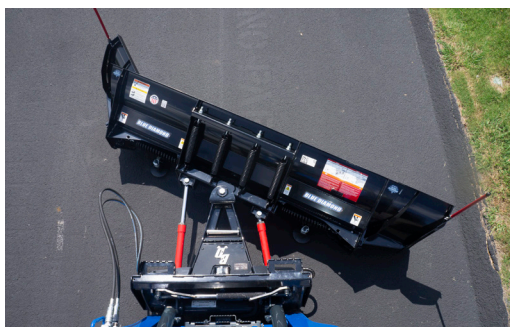

AUTOWING SNOW PLOW BLADE

Move more snow with a snow plow that thinks for itself - the Blue Diamond® Autowing Snow Plow. Its mechanical wings automatically adjusting from scoop mode to wind row position as you angle the plow allowing multiple angles to add torsional strength and prevent twisting under heavy loads. By combining the ease of straight blade operation with the productivity of a winged snow plow, the Blue Diamond® Autowing Snow Plow clears big jobs fast to ensure quality and consistency on every plow.

FEATURES INCLUDE

- 103" width
- 29" blade height
- Side wings adjust automatically
- Full-trip mouldboard
- Steel cutting edge
- Hydraulic angle
- 6° oscillation to follow ground contour

fully angled blade