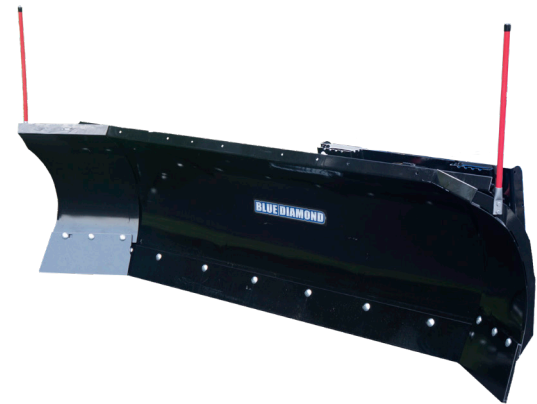

AUTOWING SNOW PLOW BLADE

Move more snow with a snow plow that thinks for itself - the Blue Diamond® Autowing Snow Plow. Its mechanical wings automatically adjusting from scoop mode to wind row position as you angle the plow allowing multiple angles to add torsional strength and prevent twisting under heavy loads. By combining the ease of straight blade operation with the productivity of a winged snow plow, the Blue Diamond® Autowing Snow Plow clears big jobs fast to ensure quality and consistency on every plow.

FEATURES INCLUDE

- 103" width
- 29" blade height
- Side wings adjust automatically
- Full-trip mouldboard
- Steel cutting edge
- Hydraulic angle
- 6° oscillation to follow ground contour

fully angled blade

Full-trip mouldboard

PART NUMBER	STRAIGHT WIDTH	ANGLED WIDTH	ANGLE	COUPLERS	MOUNT	SIDE MARKERS	CYLINDERS
120720	103"	93.4°	25°	1/2" Flat Face	Universal Skid Steer	Yes	2

888-376-7027

info@bluediamondattachments.com